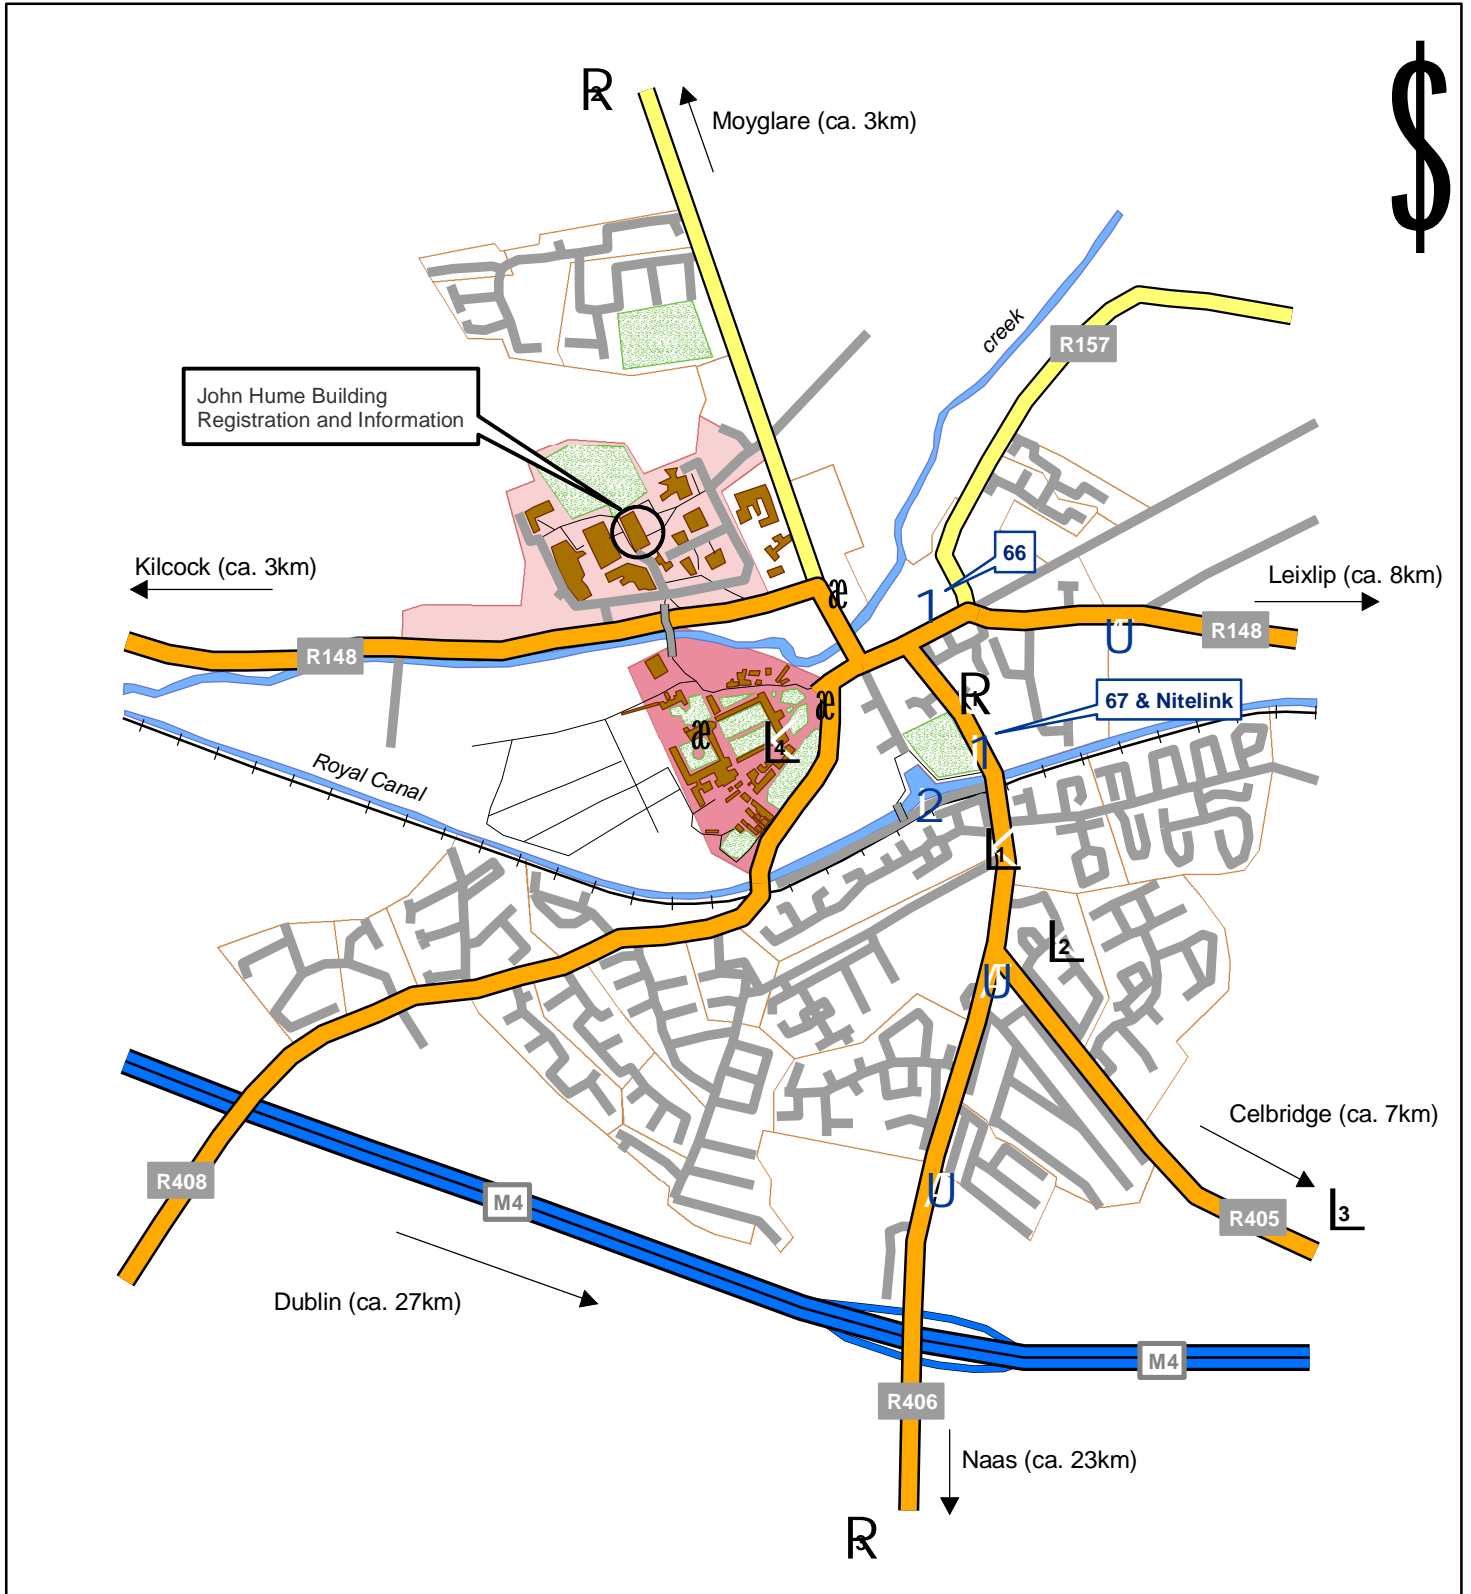

# Maynooth - Accomodation and Infrastructure

## Hotel

- 1 Glenroyal Hotel
- 2 Moyglare Manor Hotel
- 3 Straffan Court Hotel

## Infrastructure

- 2 Train Station
- 1 Bus Stop,
- U Petrol Station